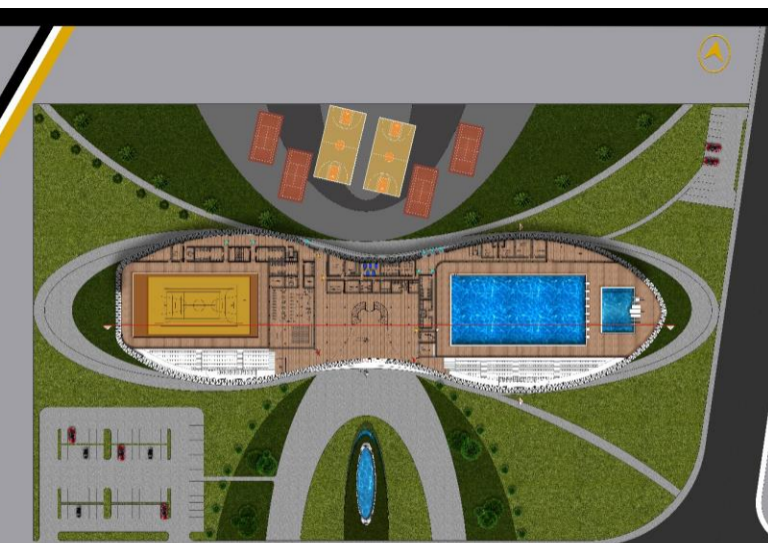

Salahaddin University  
 College Of Engineering  
 Department Of Architecture

Sport Center-final Submission

Supervised by : design staff  
 Designed by : Suzan Saddam -B-

SITE PLAN  
 SCALE 1:500

my concept is taken from the idea that sport is combination of power and thinking at same time, the true action occurs only if there was the right balance between power and mind.

and i used these three colors regarding to the colors of winner's medals

Zonning :

DETAILS

GROUND FLOOR PLAN  
 SCALE 1:250

- players entrance
- customer and entrance
- spectators entrance