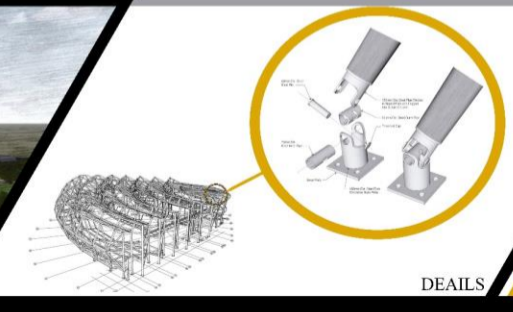

SITE PLAN
SCALE 1:500

Zonning :

DETAILS