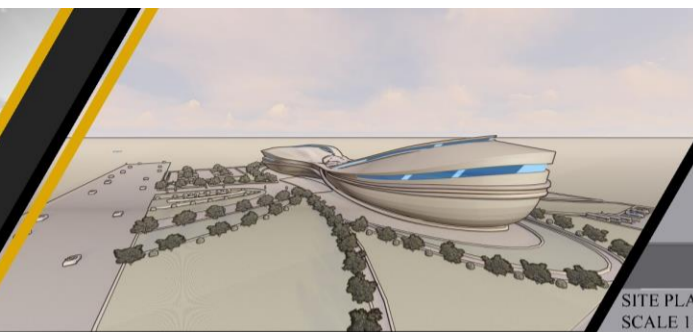

Salahaddin University  
 College Of Engineering  
 Department Of Architecture

Sport Center-final Submission

Supervised by : design staff  
 Designed by : Suzan Saddam -B-

SITE PLAN  
 SCALE 1:500

my concept is taken from the idea that sport is combination of power and thinking at same time, the true action occurs only if there was the right balance between power and mind.

and i used these three colors regarding to the colors of winner's medals

Zonning :

DETAILS

GROUND FLOOR PLAN  
 SCALE 1:250

- players entrance
- customer and entrance
- spectators entrance