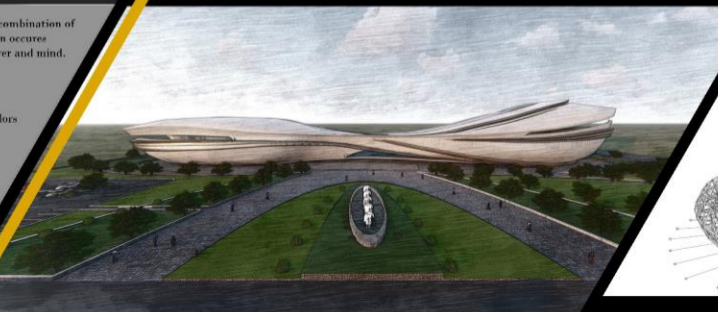

Salahaddin University  
 College Of Engineering  
 Department Of Architecture

Sport Center-final Submission

Supervised by : design staff  
 Designed by : Suzan Saddam -B-

SITE PLAN  
 SCALE 1:500

my concept is taken from the idea that sport is combination of power and thinking at same time, the true action occurs only if there was the right balance between power and mind.

and i used these three colors regarding to the colors of winner's medals

Zonning :

DETAILS

GROUND FLOOR PLAN  
 SCALE 1:250

- players entrance
- customer and entrance
- spectators entrance