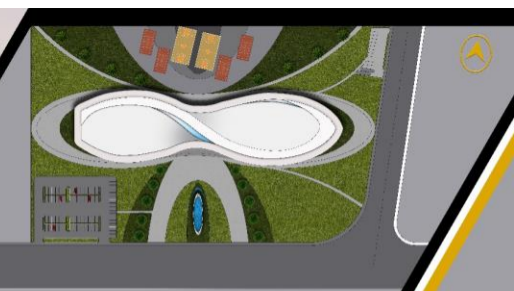

Salahaddin University  
 College Of Engineering  
 Department Of Architecture

Sport Center-final Submission

Supervised by : design staff  
 Designed by : Suzan Saddam -B-

SITE PLAN  
 SCALE 1:500

my concept is taken from the idea that sport is combination of power and thinking at same time, the true action occurs only if there was the right balance between power and mind.

and i used these three colors regarding to the colors of winner's medals

Zonning :

DETAILS

GROUND FLOOR PLAN  
 SCALE 1:250

- players entrance
- customer and entrance
- spectators entrance