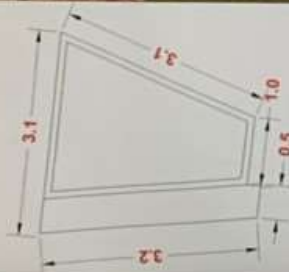

## CONCEPT :

i tried to reflect the movement which exist in the building in the landscape by using the deconstruction style to Take a continuity in the design

FOUNTAIN

HARD SCAPE  
SPORT AREA  
AND PLAY AREA

SOFT SCAPE  
PLANTS

HARD SCAPE  
MAIN SITTING  
AREAS

HARD SCAPE  
PATH WAYS

SOFT SCAPE  
GREEN AREA

OU

FURNITURE  
DETAIL 1  
SCALE 1:50

FURNITURE  
DETAIL 2  
SCALE 1:50

FURNITURE  
DETAIL 4  
SCALE 1:50