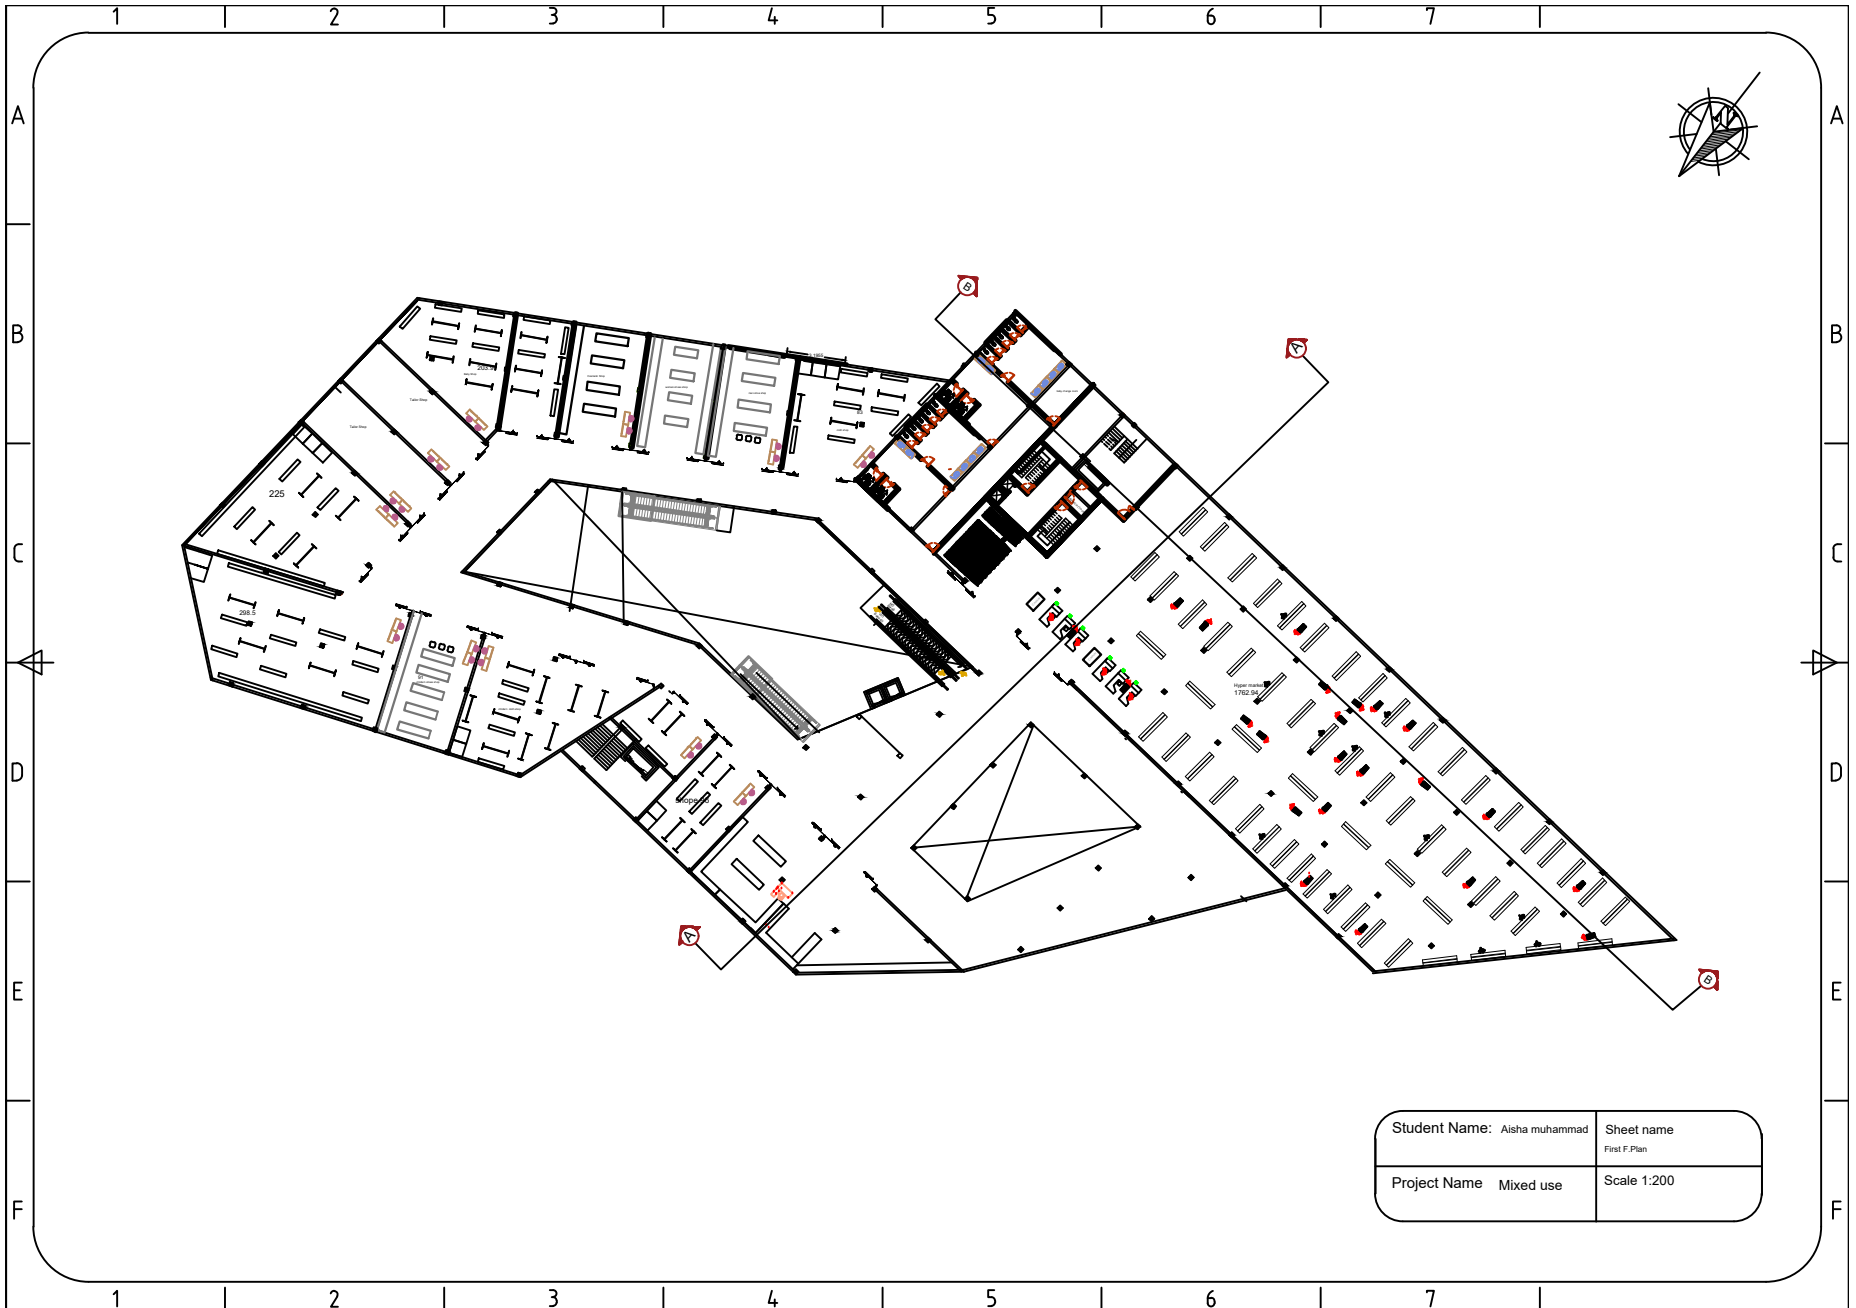

Salahaddin universit
college of engineering
Architectural department

Final Mixed use Project

Designed by

Aisha muhammad

supervised by Design staf

SCALE 1;100 Apartment plan

Student Name: Aisha muhammad	Sheet name: Section
Project Name: Mixed use	Scale: 1:500

Student Name: Aisha muhammad	Sheet name Ground_F plan
Project Name: Mixed use	Scale 1:200

Student Name: Aisha muhammad	Sheet name First F.Plan
Project Name: Mixed use	Scale: 1:200

Student Name: Aisha muhammad	Sheet name Second F.Plan
Project Name Mixed use	Scale 1:200