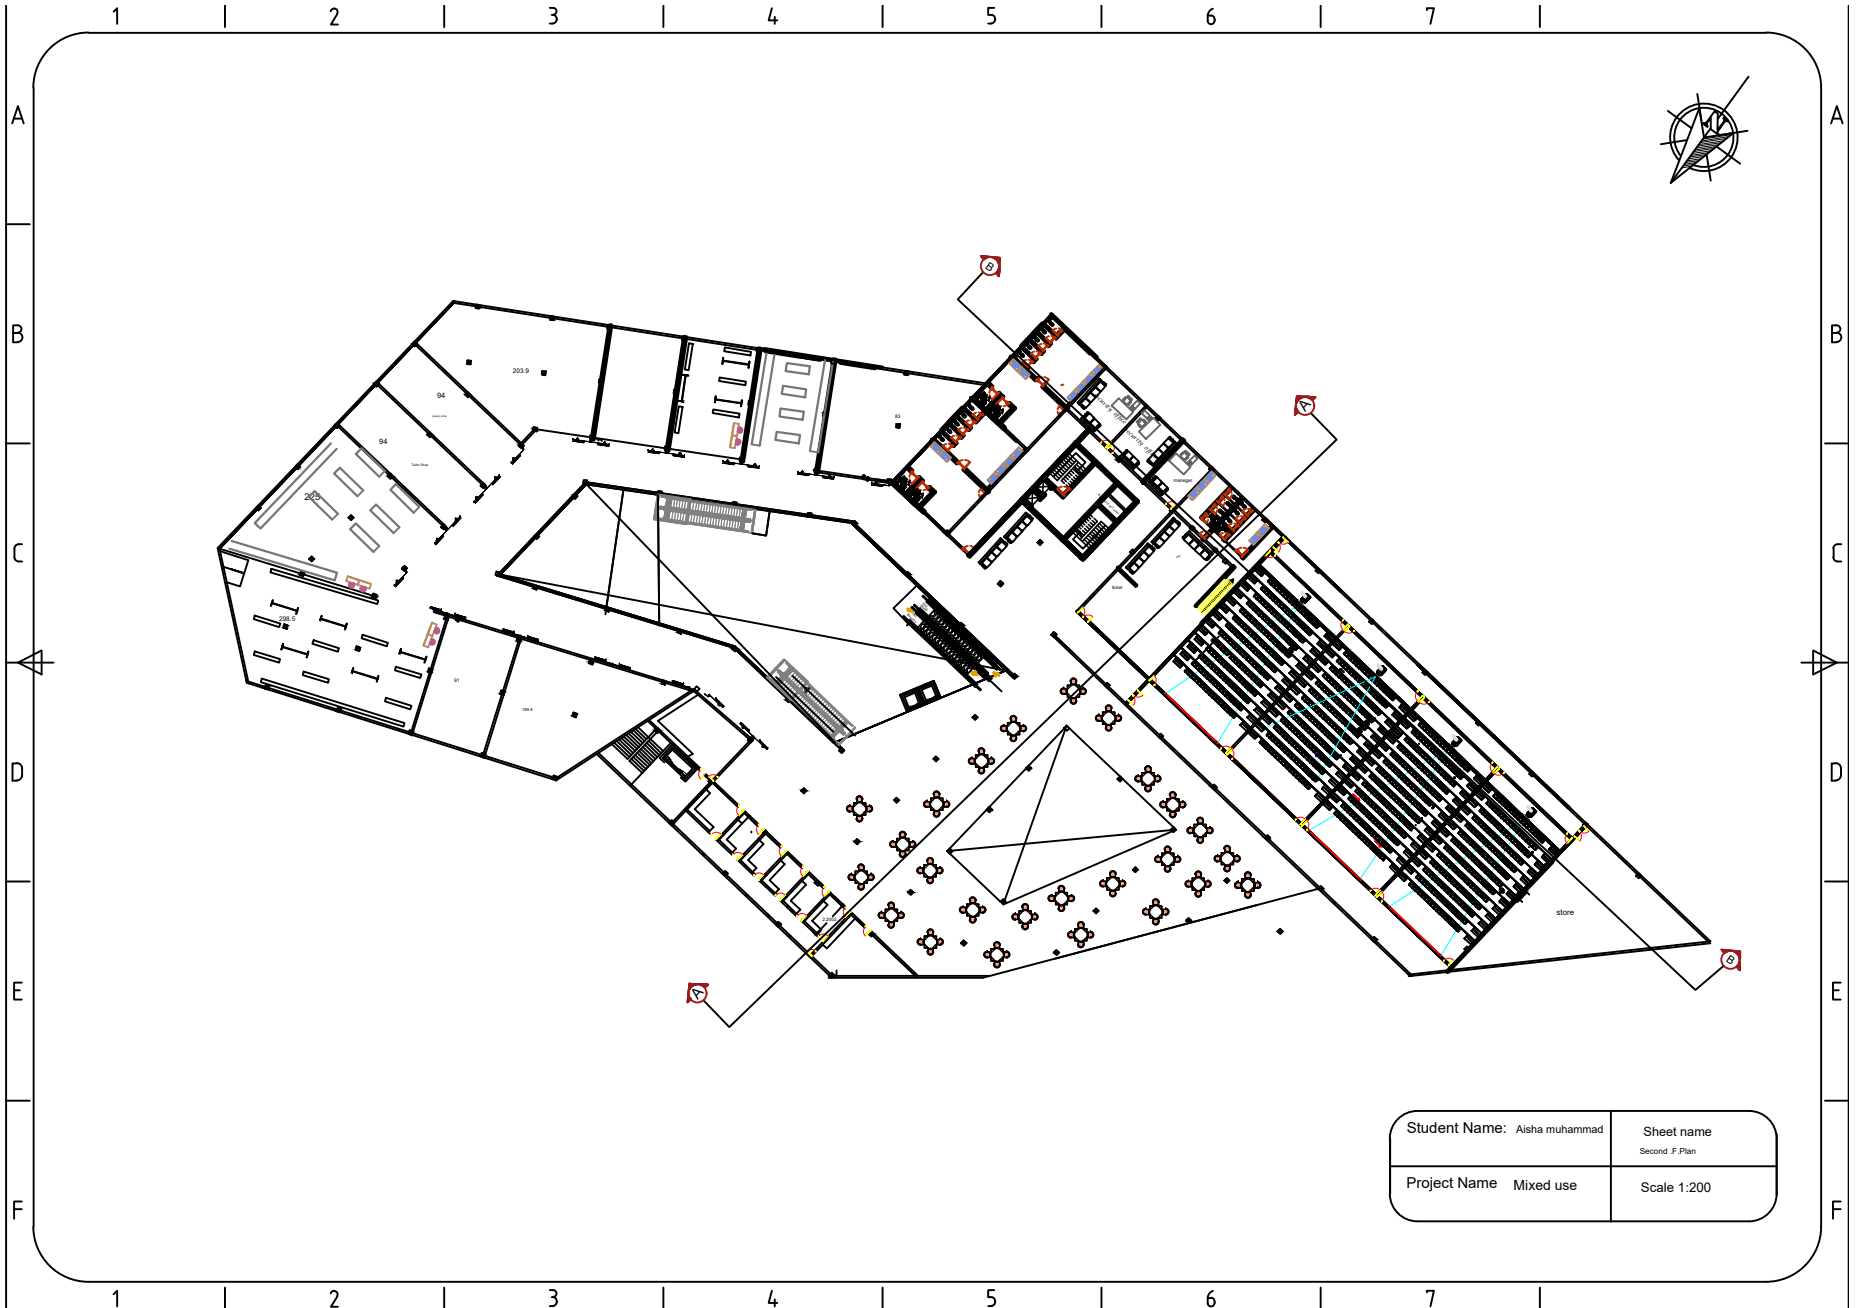

Salahaddin universit
college of engineering
Architectural department

Final Mixed use Project

Designed by

Aisha muhammad

supervised by Design staf

SCALE 1;100 Apartment plan

Student Name: Aisha muhammad	Sheet name: Section
Project Name: Mixed use	Scale: 1:500

Student Name: Aisha muhammad	Sheet name Ground_F plan
Project Name: Mixed use	Scale 1:200

Student Name: Aisha muhammad	Sheet name First F.Plan
Project Name: Mixed use	Scale: 1:200

Student Name: Aisha muhammad	Sheet name Second F.Plan
Project Name Mixed use	Scale 1:200