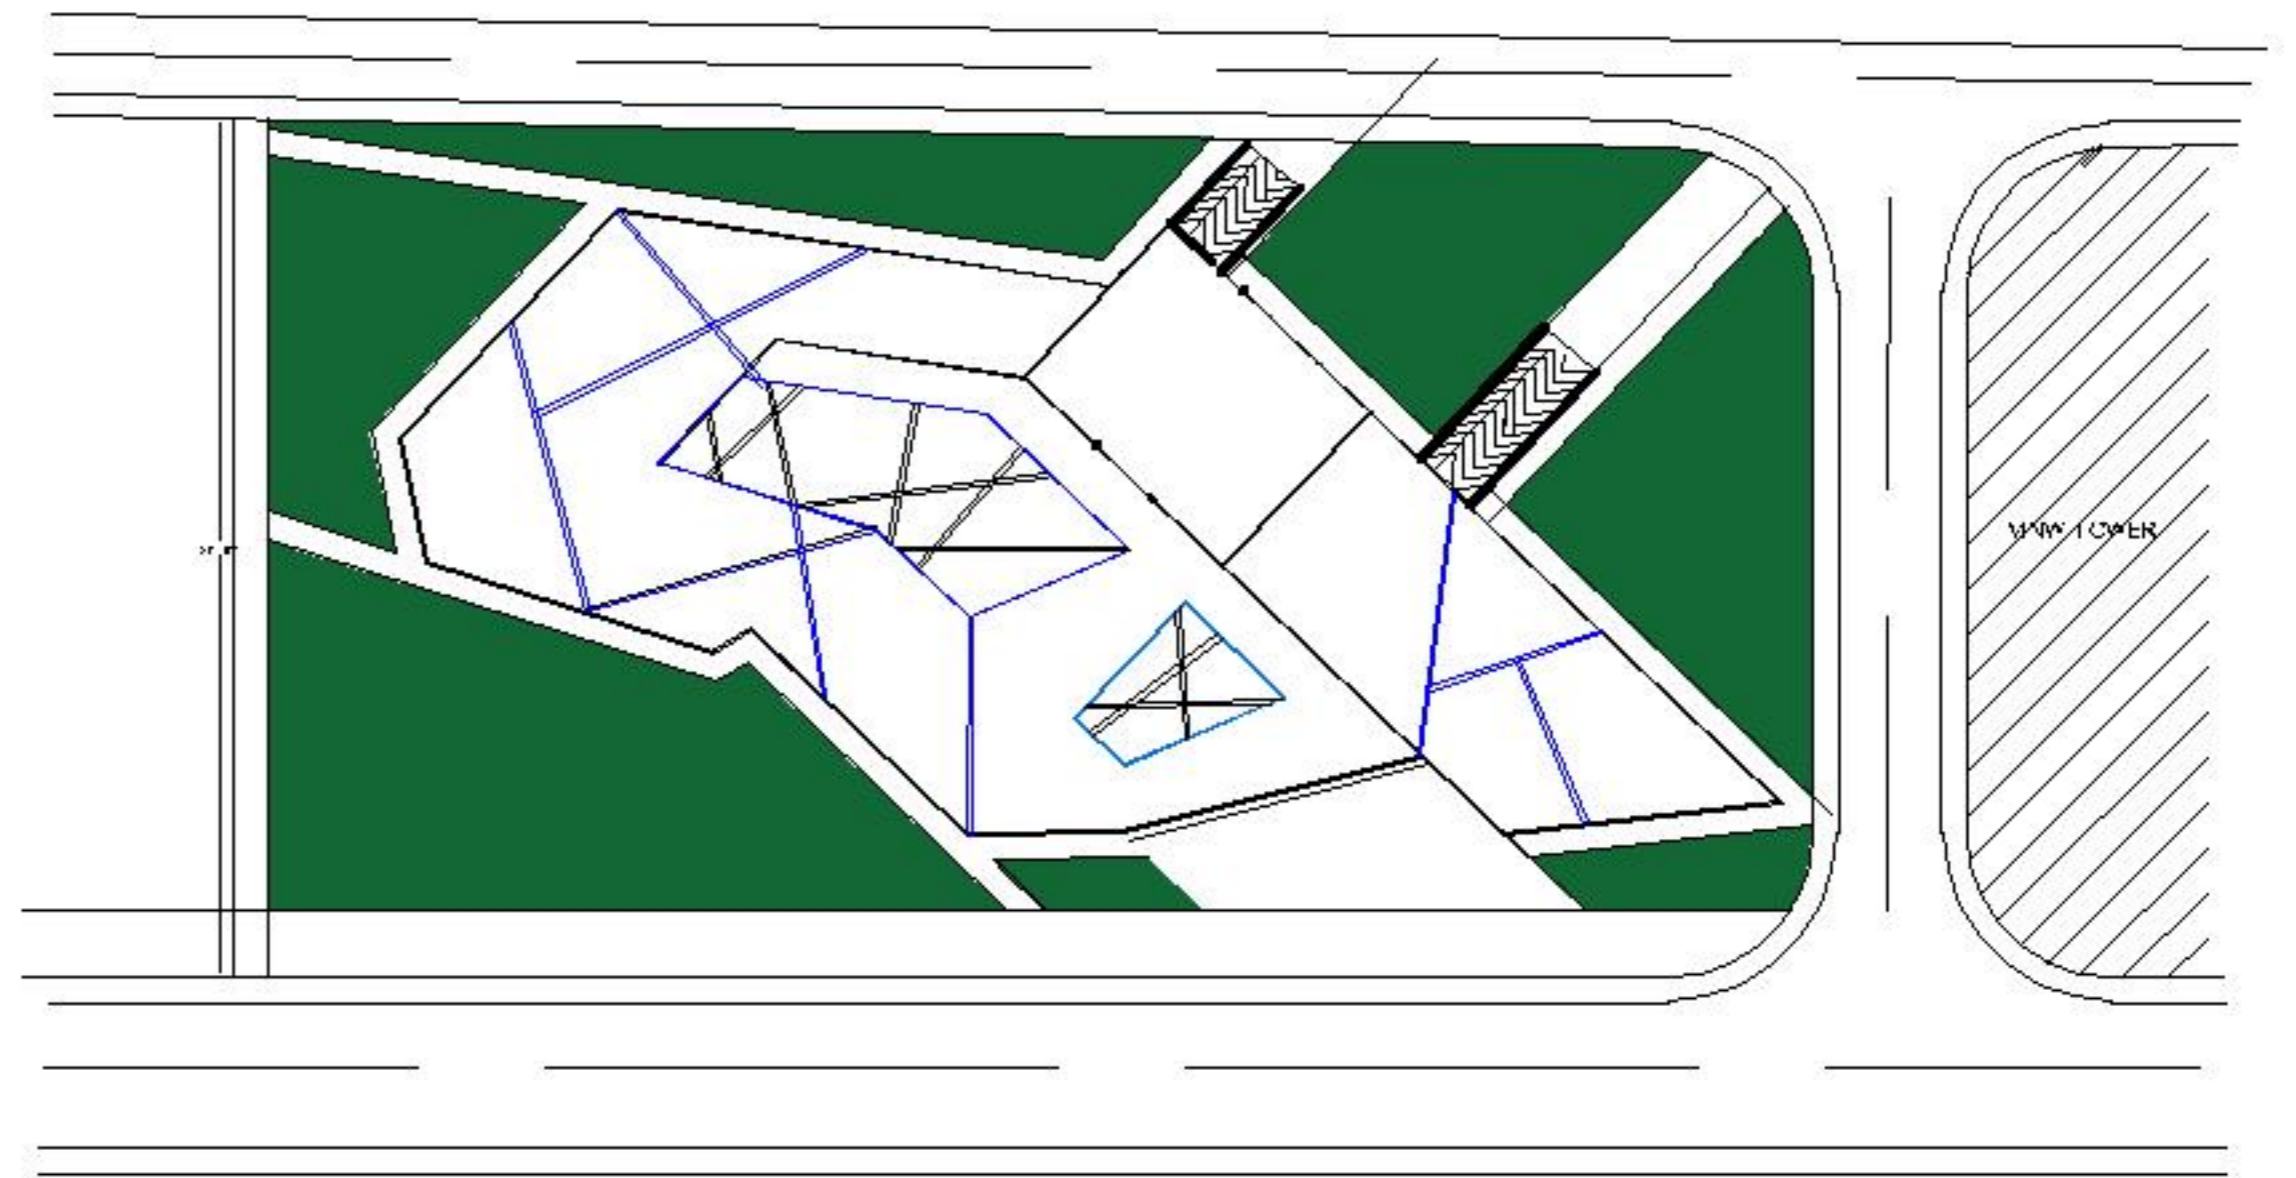

Salahaddin universit
college of engineering
Architectural department

Final Mixed use Project

Designed by

Aisha muhammad

supervised by Design staf

SCALE 1;100 Apartment plan

Student Name: Aisha muhammad	Sheet name: Section
Project Name: Mixed use	Scale: 1:500

Student Name: Aisha muhammad	Sheet name Ground_F plan
Project Name: Mixed use	Scale 1:200

Student Name: Aisha muhammad	Sheet name First F.Plan
Project Name: Mixed use	Scale: 1:200

Student Name: Aisha muhammad	Sheet name Second F.Plan
Project Name Mixed use	Scale 1:200