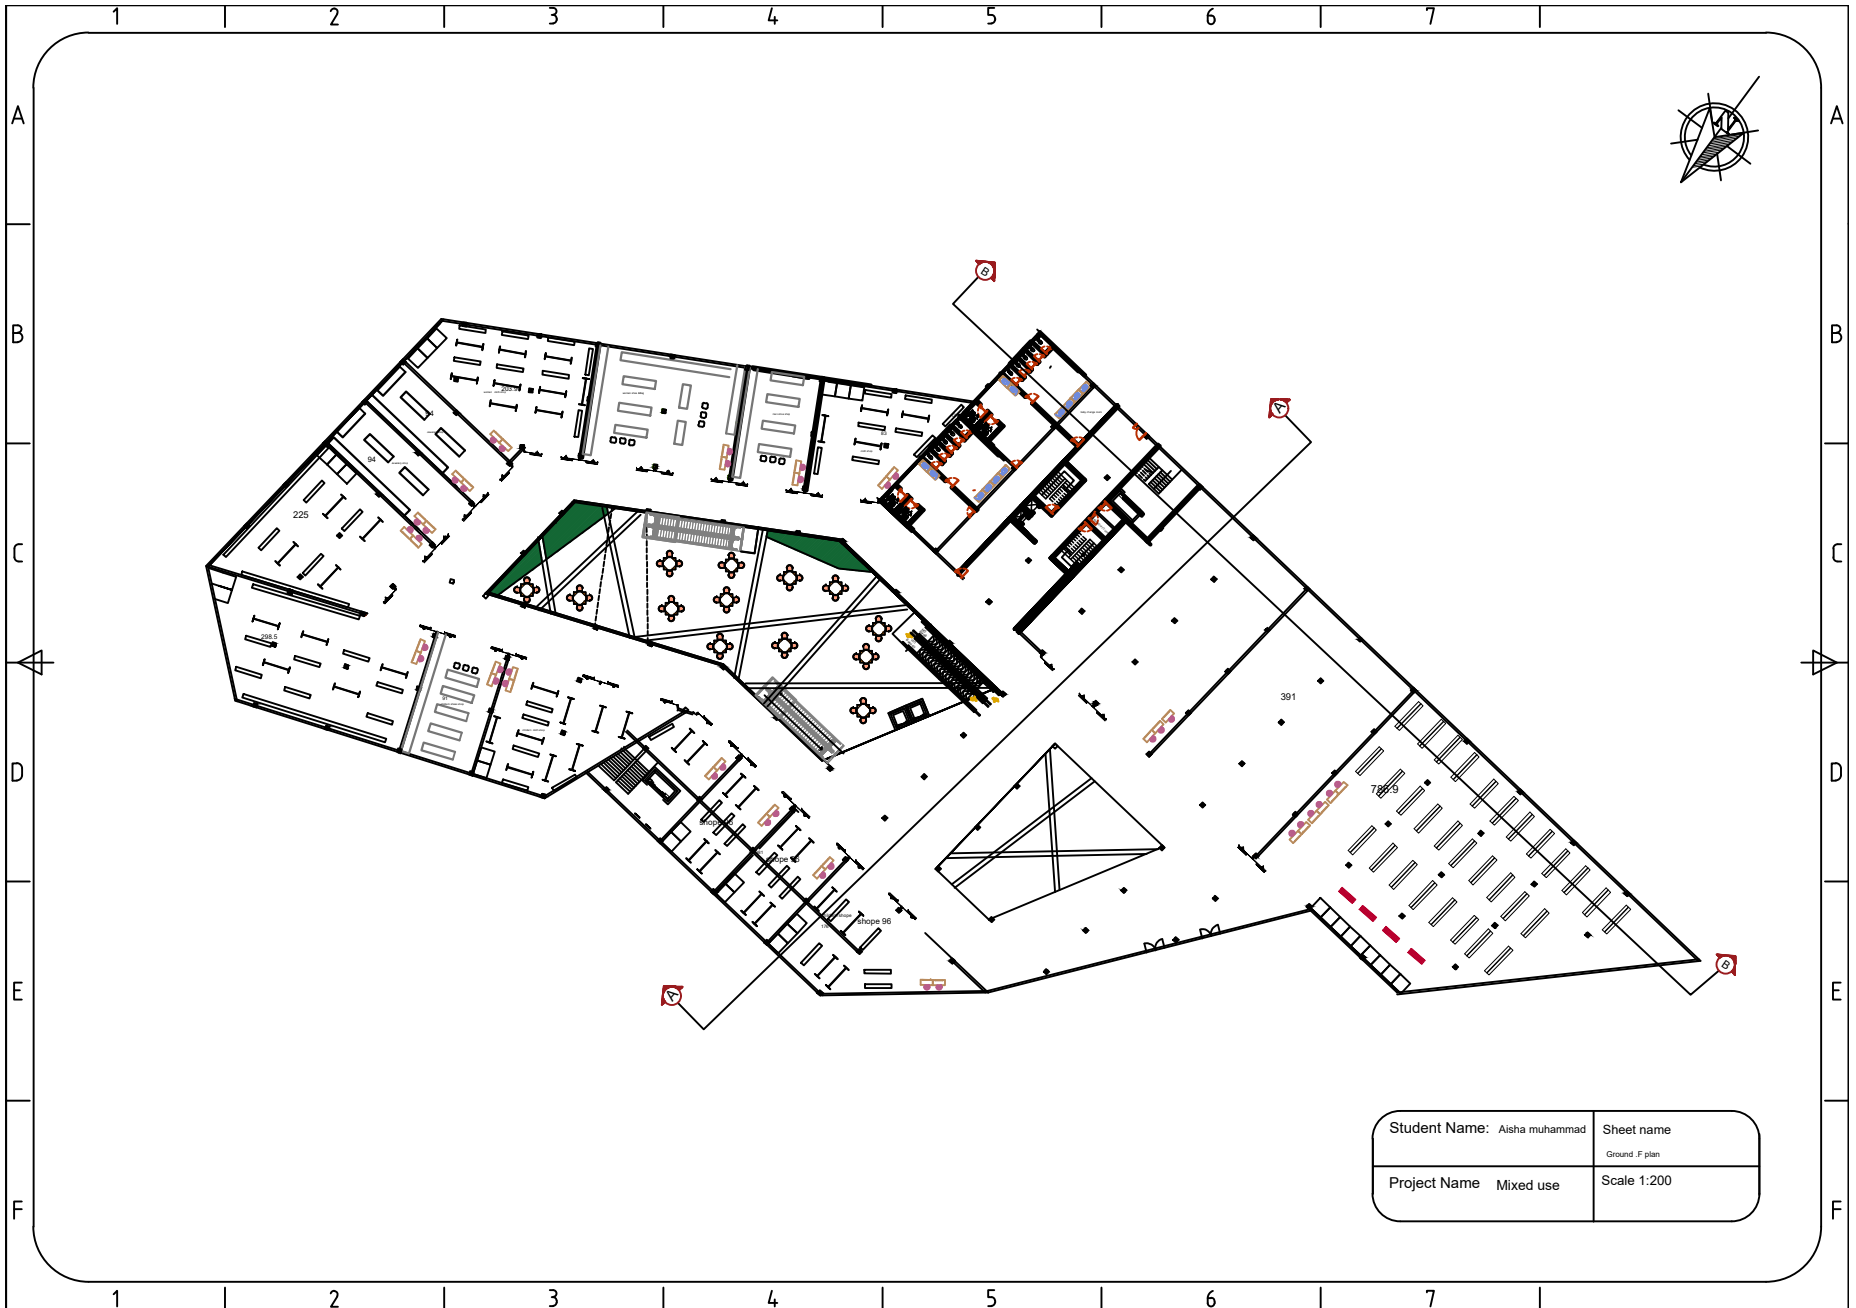

Salahaddin universit
college of engineering
Architectural department

Final Mixed use Project

Designed by

Aisha muhammad

supervised by Design staf

SCALE 1;100 Apartment plan

Student Name: Aisha muhammad	Sheet name: Section
Project Name: Mixed use	Scale: 1:500

Student Name: Aisha muhammad	Sheet name Ground_F plan
Project Name: Mixed use	Scale 1:200

Student Name: Aisha muhammad	Sheet name First F.Plan
Project Name: Mixed use	Scale: 1:200

Student Name: Aisha muhammad	Sheet name Second F.Plan
Project Name Mixed use	Scale 1:200